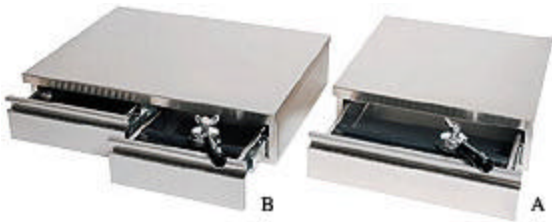

the Accessories product

the original **Astoria** machine

mail us

description

ITEM	ORDER NO.	DESCRIPTION
A	31016	S/S Base for Espresso Coffee Machine w/one knock-out drawer - (19¾ x 21 x 6¼)
B	31017	S/S Base for Espresso Coffee Machine w/two knock-out drawers - (27½ x 21 x 6¼)
C	90120	24" Copper/Brass Dome with eagle; 11" diameter
D	90121	15" Copper/Brass Dome with eagle; 7" diameter
E	26170	Coffee Dispenser with tamper
F	90300	Cappuccino maker milk frother
G	30300	Sugar Bowl with hinged cover in stainless steel
H	30150	S/S Measuring Spoon - 7 grams; 6" handle
I	15290	Plastic Measuring Spoon - 7 grams; 6" handle
J	15420	Plastic Coffee Tamper
K	15295	Plastic Clip for steam wand
L	Filthold 2	Three-Cup Filter Holder assembly
M	Filthold 3	Giant Filter Holder assembly
N	56009901	Filter Holder with pressure gauge
O	08125	Puly-Caff Group Detergent 15-0,7 oz envelopes per pkg.
P	80126999	Pod Adapter
Q1	ILS 0136000	Stainless Steel Steaming Pitcher 3 oz.